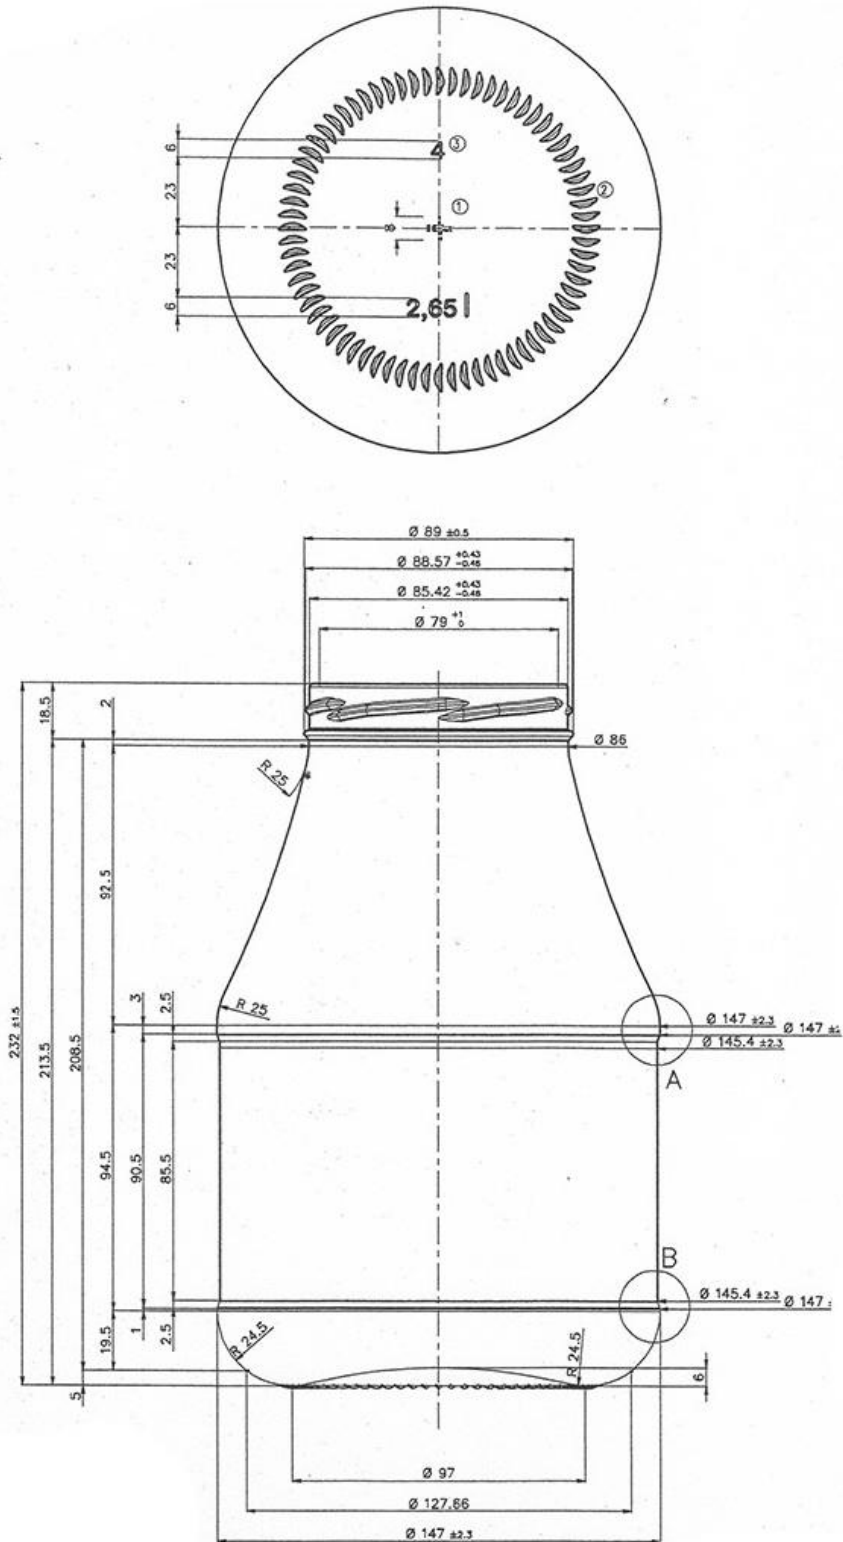

# ALEVGOR GLASS

Jar 2650 ml TO 89

Code	151
Capacity	2650 ml
Weight	960 g
Units per pallet	432